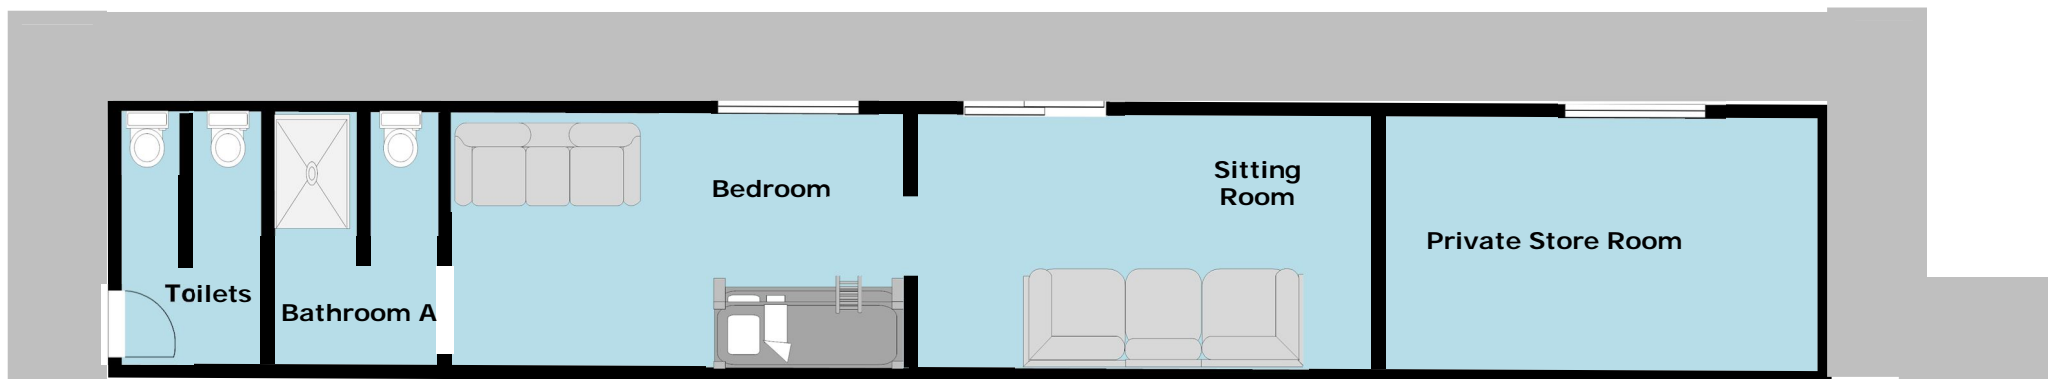

ACCOMMODATION & FACILITIES

ROOMING

CABIN 1

Room A

1. Bottom Bunk:
2. Top Bunk:
3. Bottom Bunk:
4. Top Bunk:

Room B

5. Single Bed:
6. Bottom Bunk:
7. Top Bunk:
8. Bottom Bunk:
9. Top Bunk:

Room C

10. Single Bed:
11. Bottom Bunk:
12. Top Bunk:
13. Bottom Bunk:
14. Top Bunk:

CABIN 2

DISABLED ACCESS CABIN

Room A

15. Bottom Bunk:

16. Top Bunk:

17. Bottom Bunk:

18. Top Bunk:

93. Bottom Bunk:

94. Top Bunk:

95. Bottom Bunk:

96. Top Bunk:

Room C

97. Bottom Bunk > Double:

98. Top Bunk:

99. Bottom Bunk:

100. Top Bunk:

101. Bottom Bunk:

102. Top Bunk:

Lakeview Unit

The Bedroom has a futon bed that can be folded to make up a lounge chair, and a set of bunk beds.

Bathroom A can be locked, giving exclusive use by the Lakeview Unit occupants.